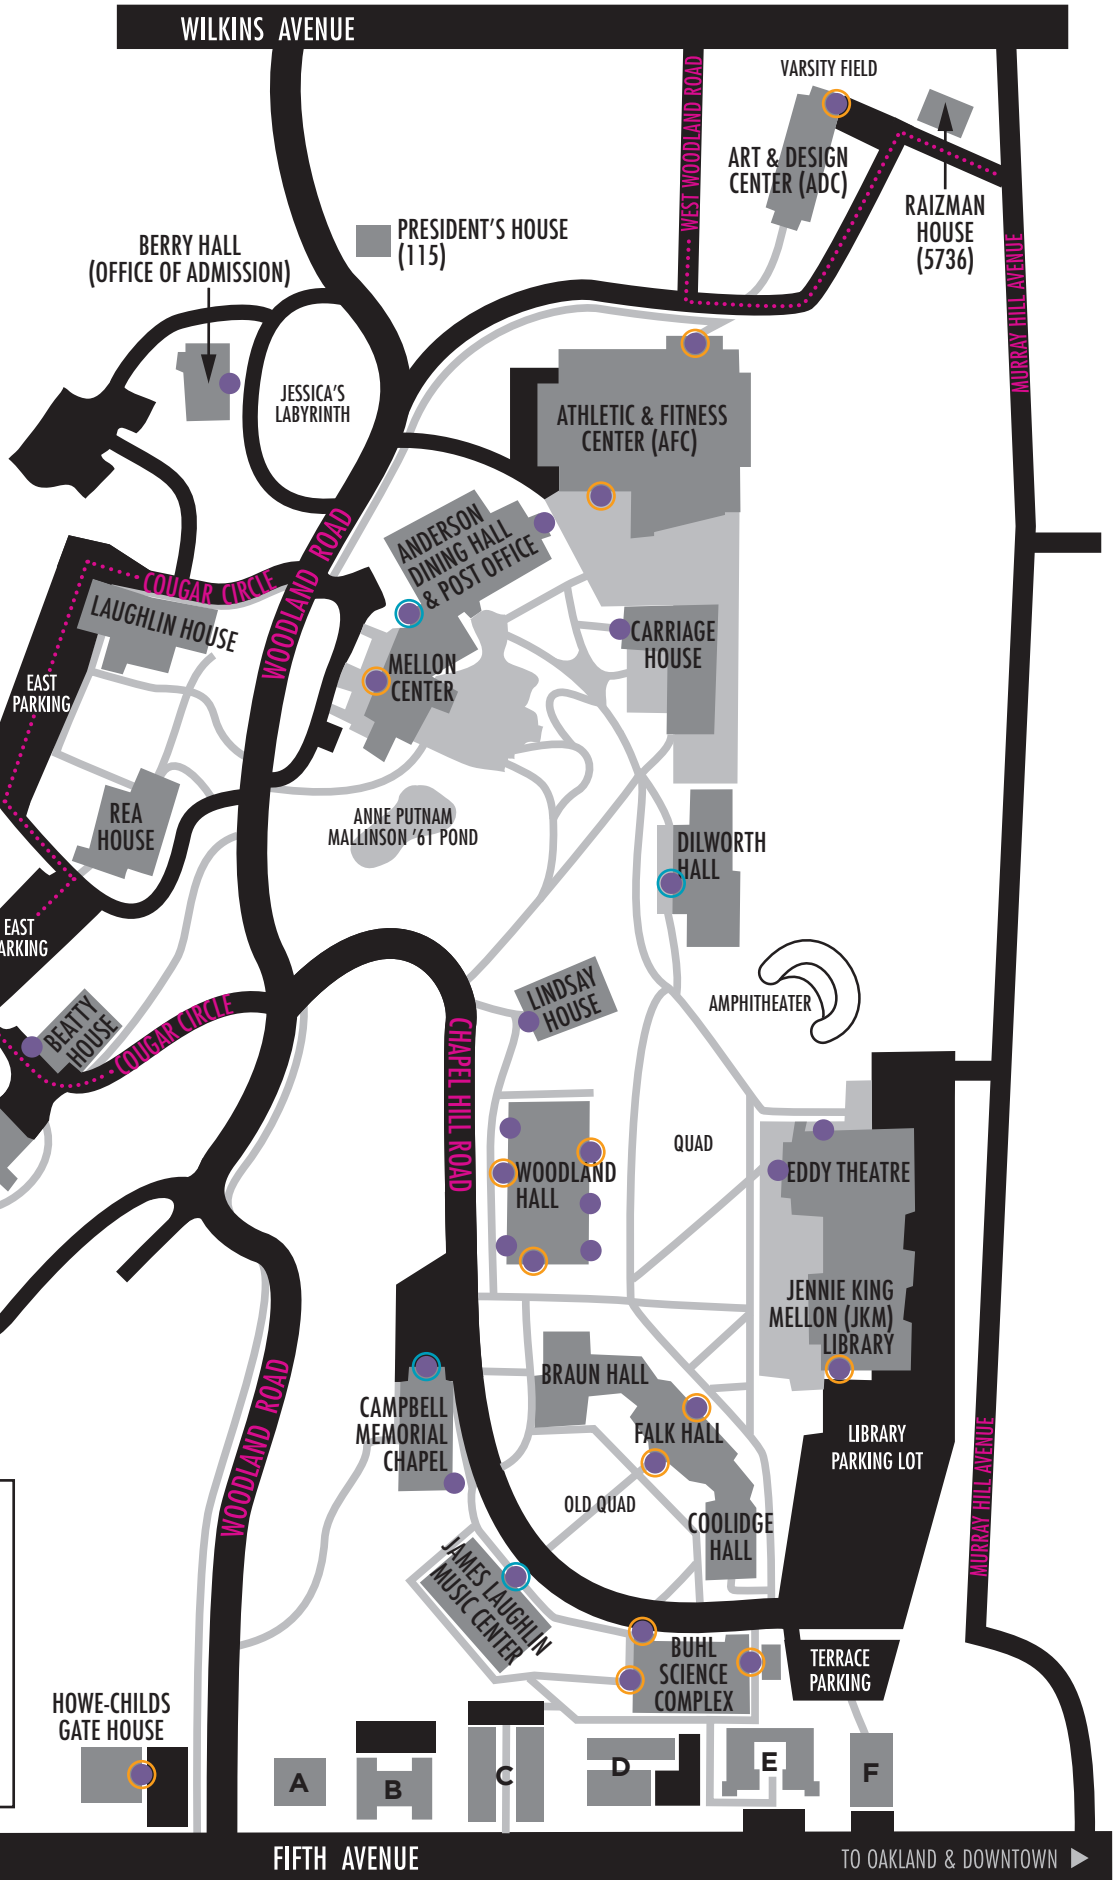

chatham UNIVERSITY

SHADYSIDE CAMPUS

Woodland Road, Pittsburgh, PA 15232

- = ROADS & PARKING LOTS
- = PAVED FOOTPATHS
- = BUILDINGS
- = Accessible entrance
- = Accessible entrance with access to elevator to all levels
- = Accessible entrance with access to lift to lower level

- A** THOMSON HOUSE (5850)
- B** LINZER APARTMENTS (5836)
- C** PELLETREAU APARTMENTS (5830 & 5826)
- D** HICKS ESTATE (5812)
- E** CHATHAM APARTMENTS (5800)
- F** CHUNG APARTMENTS (5780)
- G** HABER APARTMENTS (5801-03)
- H** DUPLEX ON MARYLAND (929 & 931)

← TO CHATHAM EASTSIDE

FIFTH AVENUE

TO OAKLAND & DOWNTOWN →