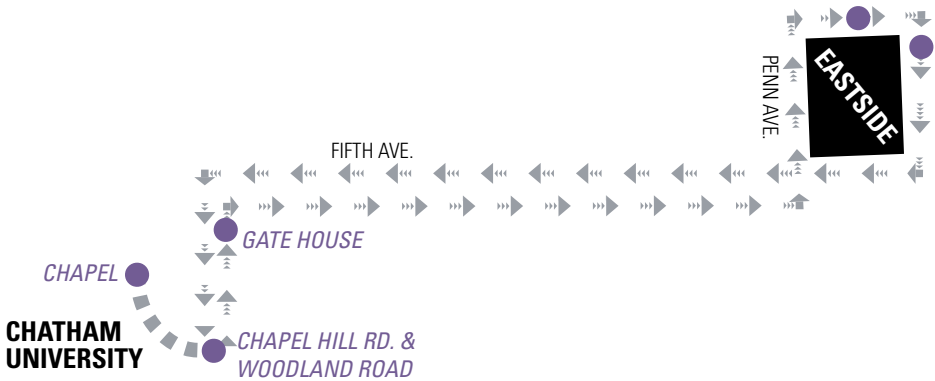

# Eastside Shuttle Schedule

Monday through Friday: 7:00 a.m.-11:00 p.m.

08/23

Shuttles will stop at the listed locations on an hourly rotation as listed below between the hours of 7:00 a.m.-11:00 p.m., Monday-Friday. These times are approximate and shuttles may be delayed due to traffic or other conditions.

There will be a brief pause in this transportation schedule between 2:30-2:50 p.m. daily, so that an equipment safety check can be conducted.

Chapel	:00
Chapel Hill and Woodland roads	:02
Gate House	:05
Eastside	:10
Chapel	:20
Chapel Hill and Woodland roads	:22
Gate House	:25
Eastside	:30
Chapel	:40
Chapel Hill and Woodland roads	:42
Gate House	:45
Eastside	:50