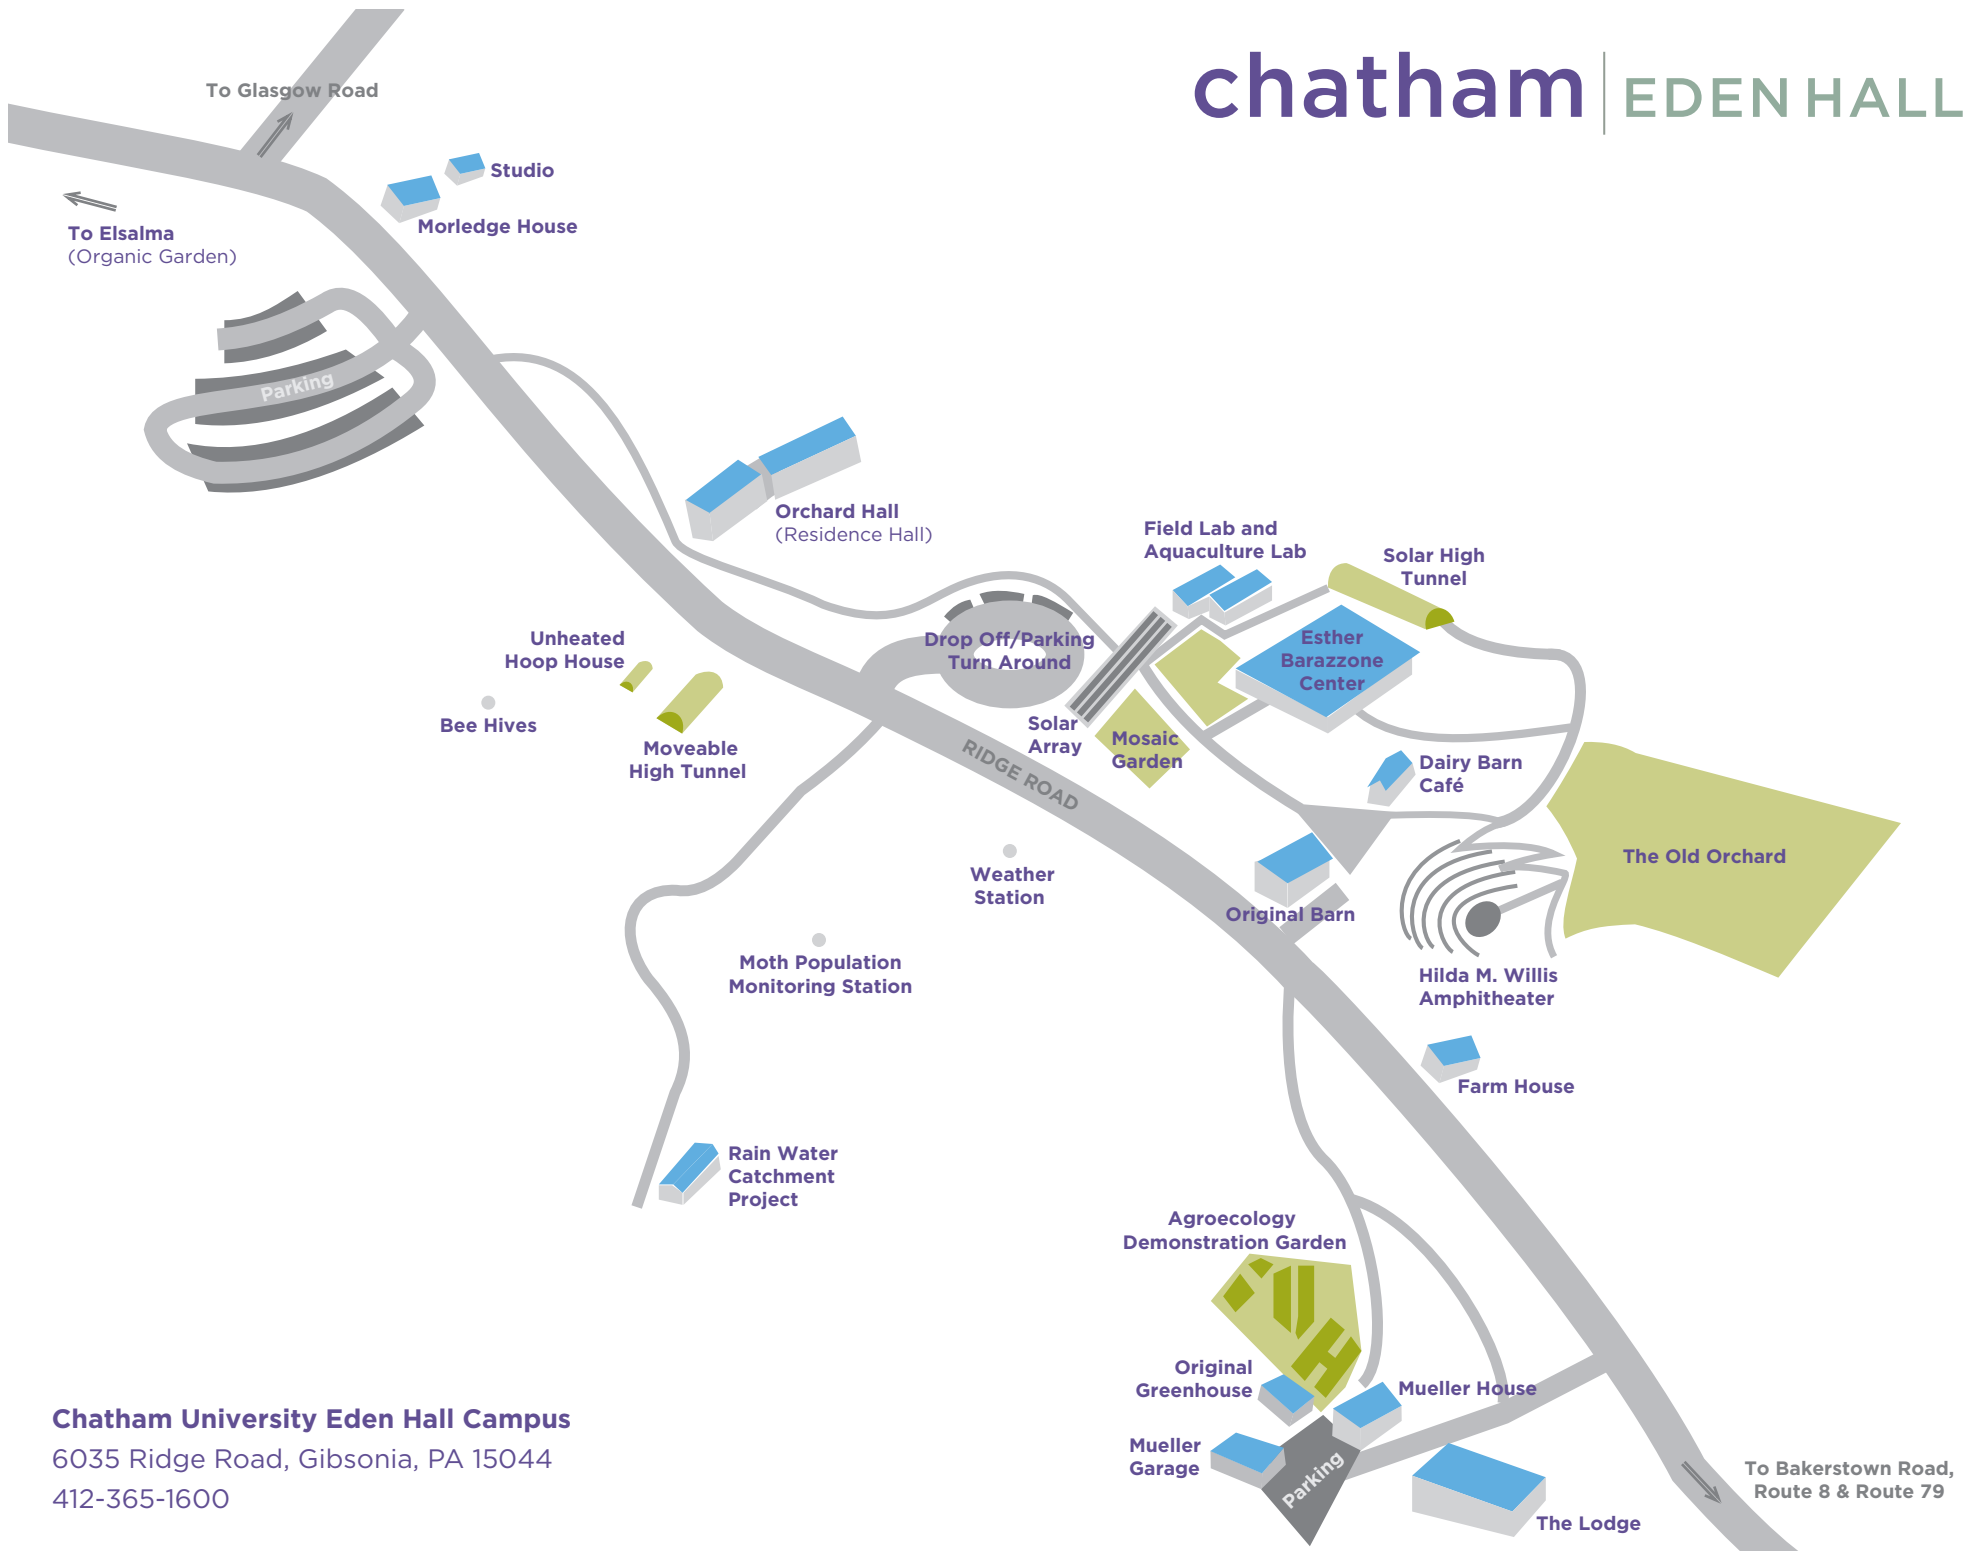

chatham | EDEN HALL

Chatham University Eden Hall Campus
6035 Ridge Road, Gibsonia, PA 15044
412-365-1600

Directions to Eden Hall Campus:

From Chatham Shadyside Campus:

- Turn right on Fifth Avenue from Woodland Road.
- Fifth Avenue becomes becomes PA-8/ Blue Belt.
- Follow PA-8/Blue Belt/Washington Road to Allegheny River Boulevard. Turn left toward Highland Park Bridge.
- Exit Highland Park Bridge to Route 28S.
- Exit at Route 8.
- Follow Route 8 North to Butler (14 miles).
- Take the Bakerstown Road/Red Belt Exit adjacent to Bakerstown Feed & Garden Center (Heckert Road).
- At first stop sign, turn left onto the Red Belt/Bakerstown Road.
- Follow the Red Belt to Ridge Road and turn right. Eden Hall is ½ mile ahead on your left.

From Downtown Pittsburgh:

- Follow Interstate 279 North; merge onto I-79 North.
- Take Exit 75 to US 19 South/Warrendale.
- Turn right at Red Belt to Warrendale Bakerstown Road. Continue straight through stoplight intersection.
- At Wallace Road intersection, turn left and continue to Red Belt/Warrendale Bakerstown Road.
- At intersection at end of road, turn left and continue to Red Belt/Bakerstown Road.
- Follow for three miles and turn left at Ridge Road. Eden Hall is ½ mile ahead on your left.

From the East:

- Follow the Pennsylvania Turnpike/I-76 East to Ohio. Take Exit 39 for PA Route 8 North to Butler.
- Merge onto Route 8/William Flynn Highway.
- Follow Route 8 North to Butler.
- Take the Bakerstown Road/Red Belt Exit adjacent to Bakerstown Feed & Garden Center (Heckert Road).
- At first stop sign, turn left onto the Red Belt/Bakerstown Road.
- Follow the Red Belt to Ridge Road and turn right. Eden Hall is ½ mile ahead on your left.