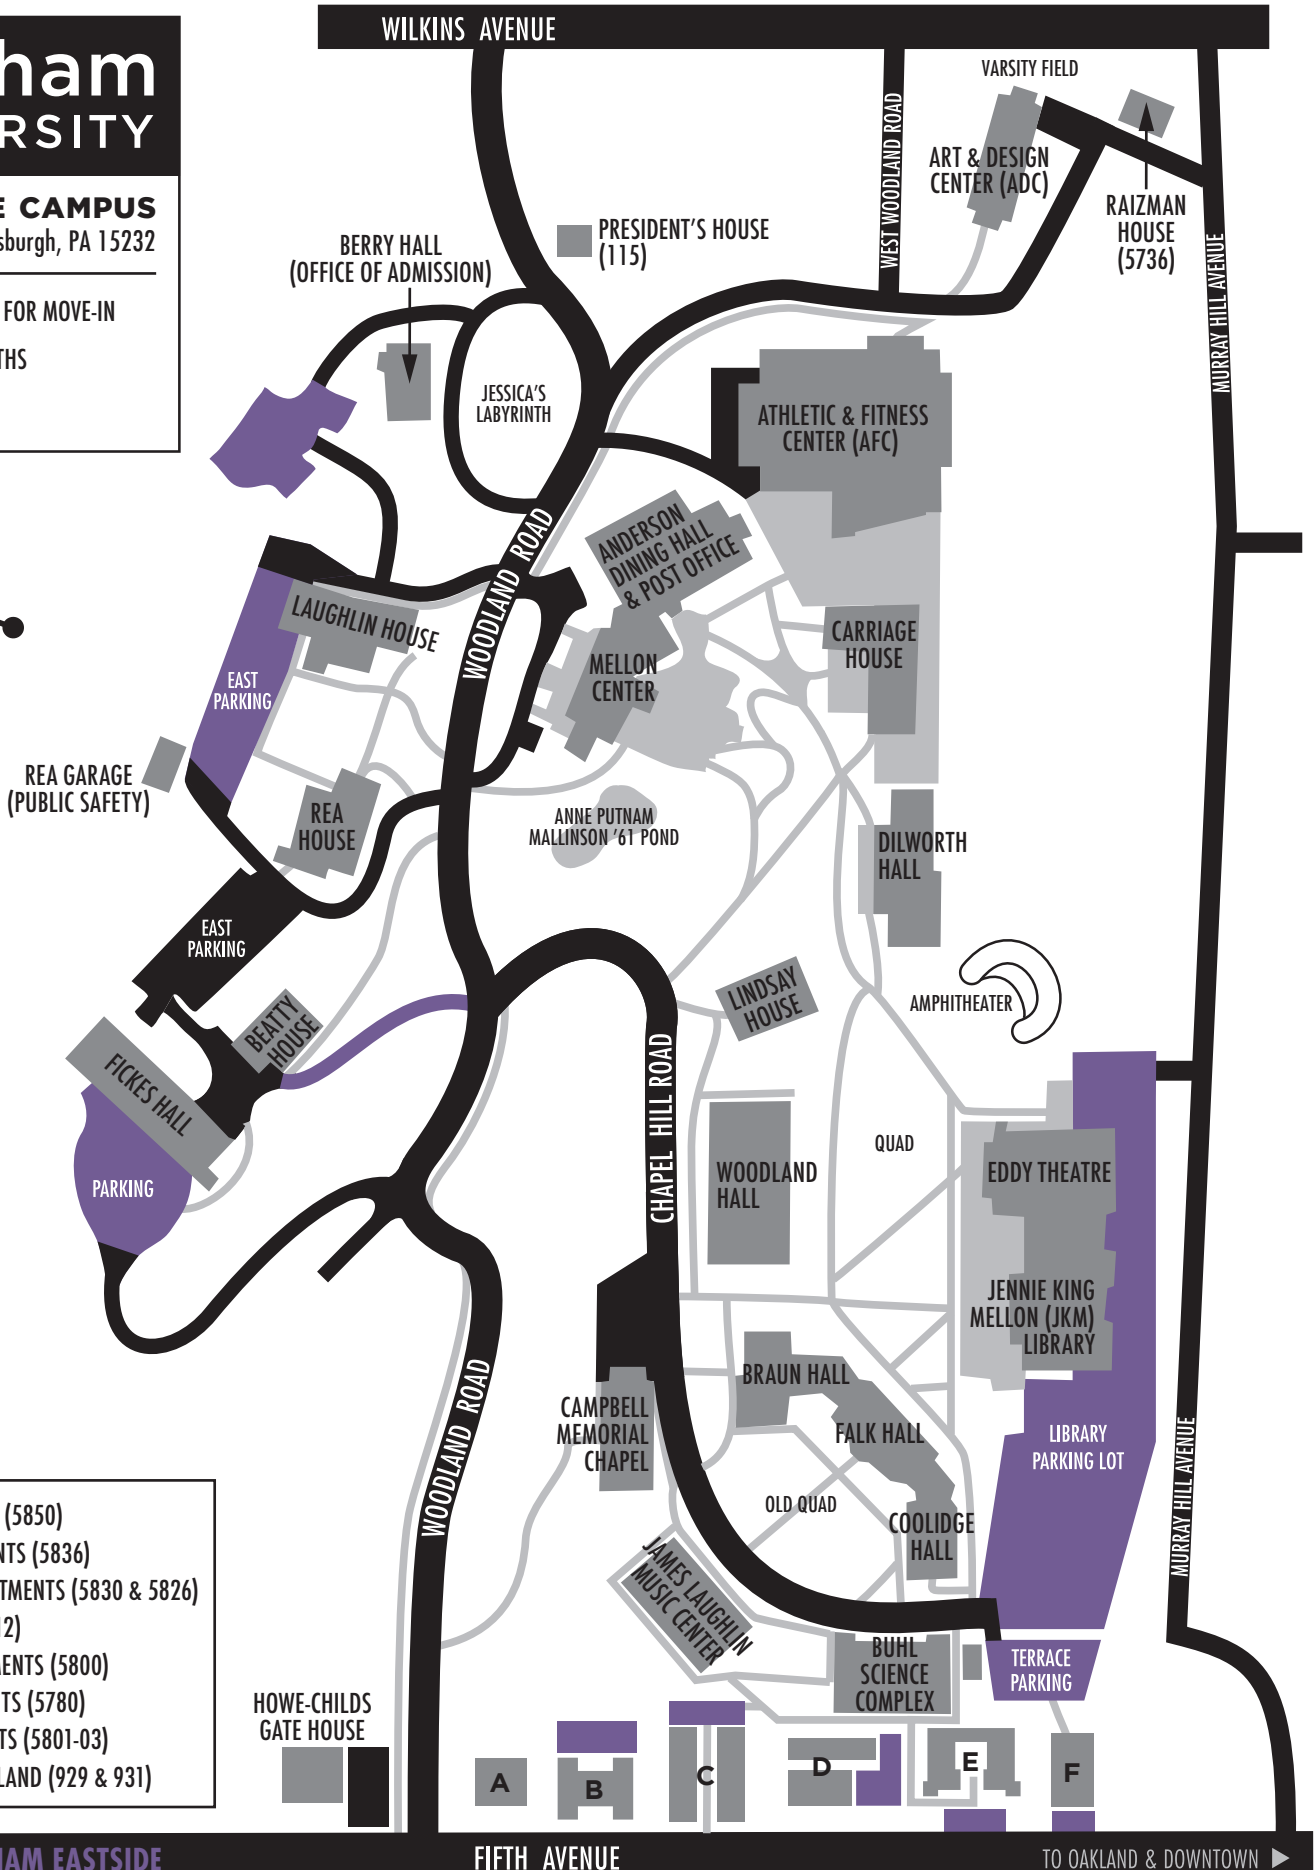

# chatham UNIVERSITY

## SHADYSIDE CAMPUS

Woodland Road, Pittsburgh, PA 15232

- = PARKING OPEN FOR MOVE-IN
- = PAVED FOOTPATHS
- = BUILDINGS

- A** THOMSON HOUSE (5850)
- B** LINZER APARTMENTS (5836)
- C** PELLETREAU APARTMENTS (5830 & 5826)
- D** HICKS ESTATE (5812)
- E** CHATHAM APARTMENTS (5800)
- F** CHUNG APARTMENTS (5780)
- G** HABER APARTMENTS (5801-03)
- H** DUPLEX ON MARYLAND (929 & 931)